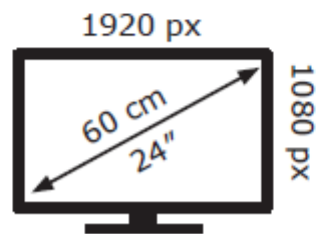

ENERG

LG Electronics

24MB37PM

17 kWh/1000h

2019/2013